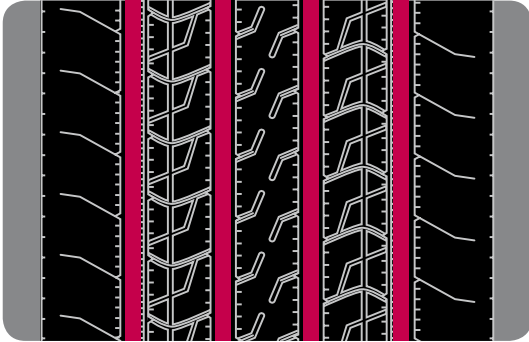

Example:

- Minimum remaining tread depth = 3 mm (R)
- Recommended regrooving depth = 3 mm (D)
- Depth to which cutter blade is set = 6 mm (R+D)
- Recommended regrooving width = W

Size	D: Regrooving depth (mm)	W: Regrooving width (mm)
295/80 R 22.5	2.5	7.0 - 8.0
315/80 R 22.5	2.5	7.0 - 8.0
315/70 R 22.5	2.5	8.0 - 9.0

Size	D: Regrooving depth (mm)	W: Regrooving width (mm)
295/80 R 22.5	3.0	7.0 - 8.0
315/80 R 22.5	3.0	7.0 - 8.0
275/70 R 22.5	2.5	6.0 - 7.0
305/70 R 22.5	2.5	7.0 - 8.0
315/70 R 22.5	2.5	7.0 - 8.0
385/65 R 22.5	3.0	8.0
295/60 R 22.5	2.0	7.0 - 8.0
385/55 R 22.5	3.0	7.0 - 8.0

Size	D: Regrooving depth (mm)	W: Regrooving width (mm)
R249 EVO		
315/70 R 22.5	4.0	7.0 - 8.0
R249 EVO Ecopia		
355/50 R 22.5*	3.0	7.0 - 8.0
R249II EVO Ecopia		
315/60 R 22.5	3.0	7.0 - 8.0

* Available in non Ecopia specification