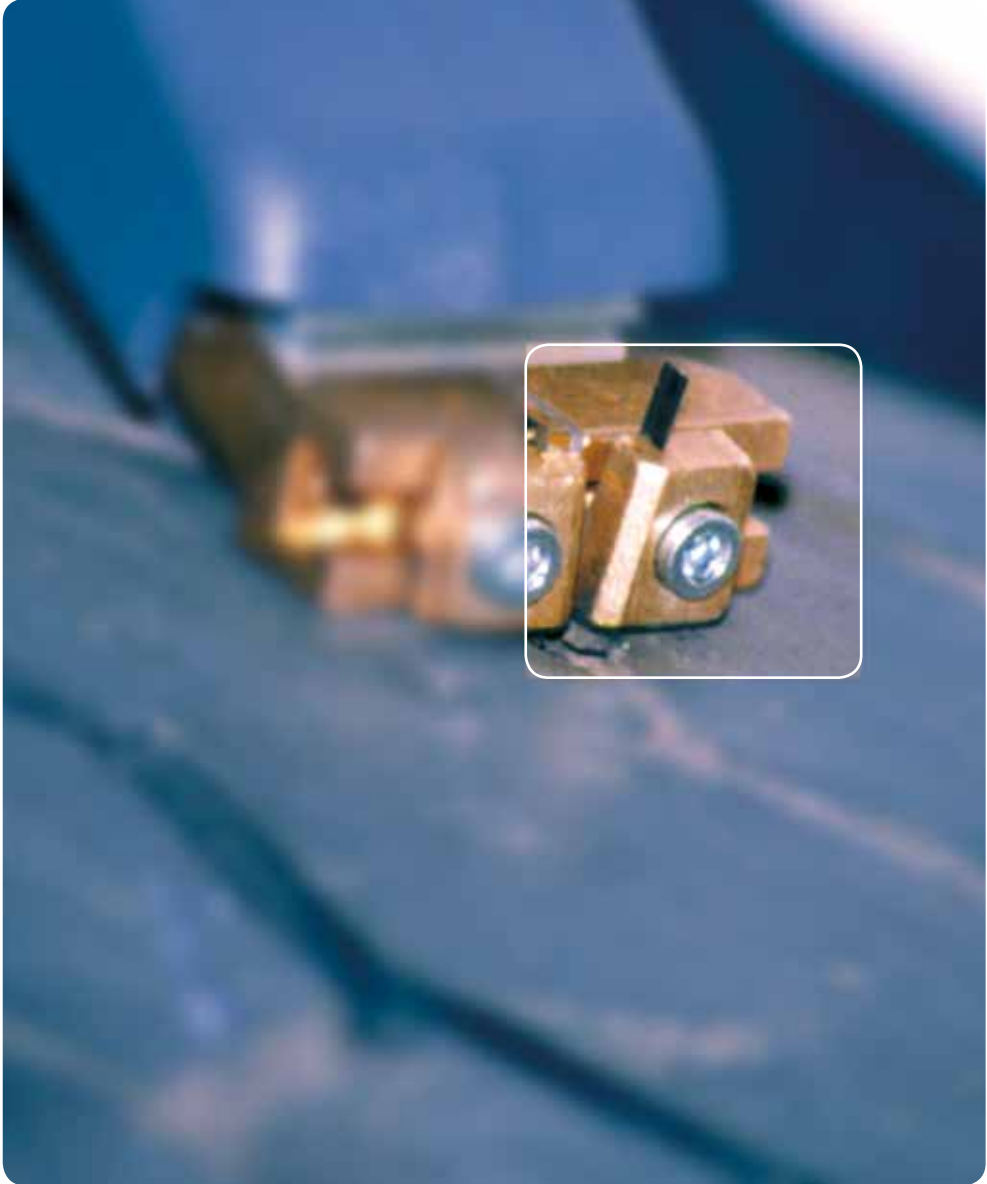

BRIDGESTONE

REGROOVING DATA BOOK 2016

Regrooving data

Highway use

Steer	ECOPIA H-STEER 001	113
	R249 Ecopia	114
	R249 EVO / R249 EVO Ecopia / R249II EVO Ecopia	115
	R294	116
Drive	ECOPIA H-DRIVE 001	117
	M749 / M749 Ecopia	118
	GREATEC M709 Ecopia	119
	M730	120
	M711	121
Trailer	ECOPIA H-TRAILER 001	122
	R166II	123
	R164	124
	R184	125
	R187	126